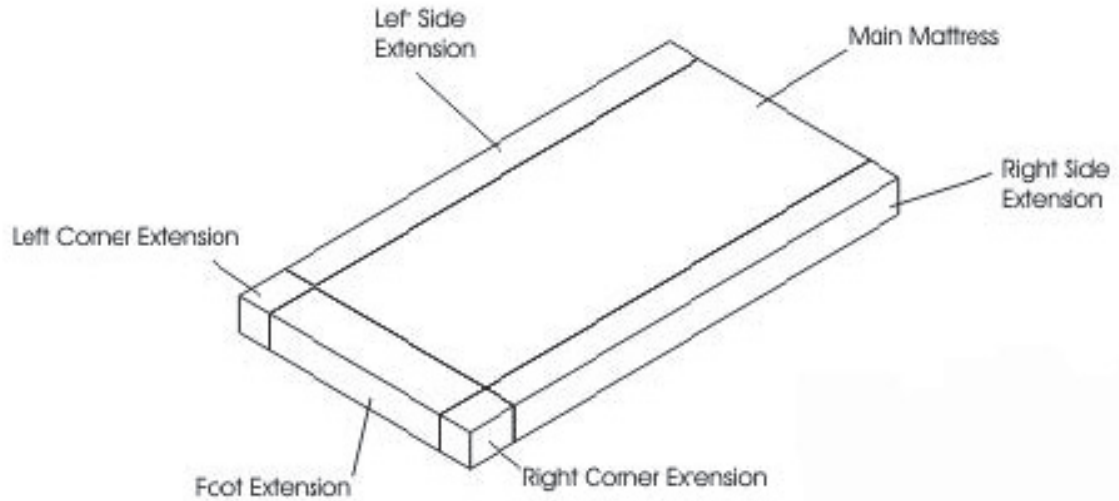

Mattress Assembly - 2235-100-001

Part		Description	Dimensions
A	2235-100-001	Main Mattress	36" x 81" x 6.5"
B	2235-100-004	Foot Extension	8" x 35.5" x 6.5"
C	2235-100-002	Right Side Extension	6" x 81" x 6.5"
D	2235-100-003	Left Side Extension	6" x 81" x 6.5"
E	2235-100-009	Right Corner Extension	6" x 8" x 6.5"
F	2235-100-010	Left Corner Extension	6" x 8" x 6.5"