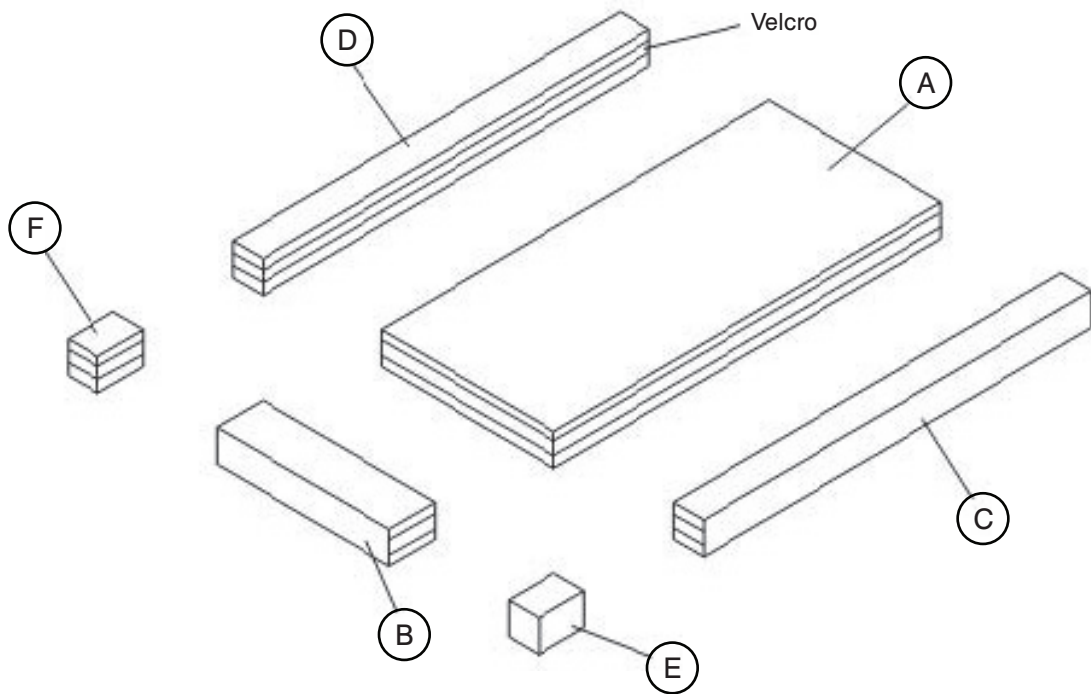

Mattress Assembly - 2235-100-001

Part		Description	Dimensions
A	2235-100-001	Main Mattress	36" x 81" x 6.5"
B	2235-100-004	Foot Extension	8" x 35.5" x 6.5"
C	2235-100-002	Right Side Extension	6" x 81" x 6.5"
D	2235-100-003	Left Side Extension	6" x 81" x 6.5"
E	2235-100-009	Right Corner Extension	6" x 8" x 6.5"
F	2235-100-010	Left Corner Extension	6" x 8" x 6.5"